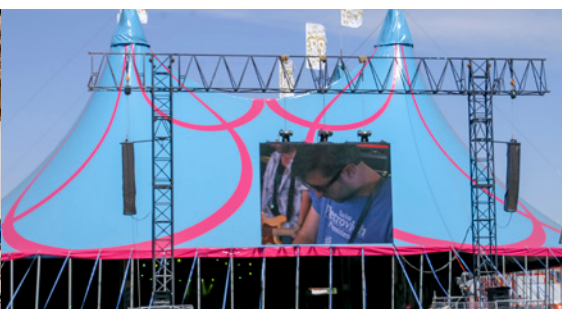

## VIDEO PORTALS

PROVIDING SUPPORT FOR THE HEAVIEST VIDEO SYSTEMS  
IN THE MOST UNUSUAL LOCATIONS

## PROPERTIES

- Based on Stageco tower system or scaffolding structures > depending on location,...
- Modular > can be adapted to every screen size and load
- Easy deployment and dismantling of structures and screens due to dedicated rigging points
- Indoor and outdoor use at every possible location
- Can be finished with banners, sound systems ...