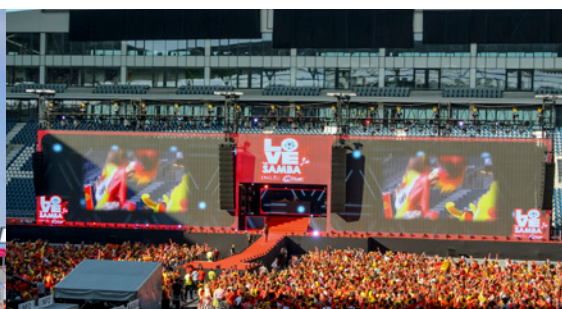

VIDEO PORTALS

PROVIDING SUPPORT FOR THE HEAVIEST VIDEO SYSTEMS
IN THE MOST UNUSUAL LOCATIONS